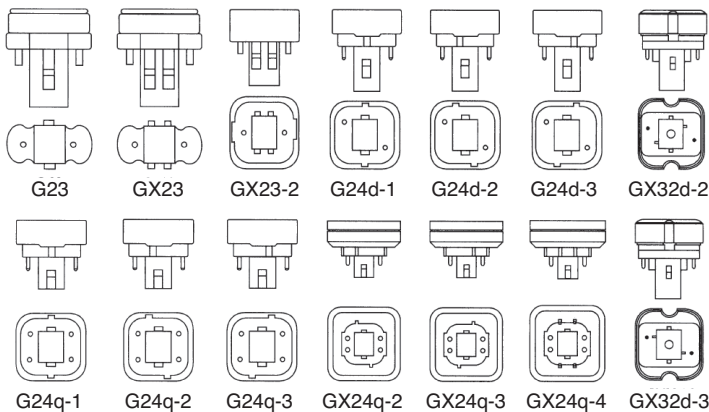

EL/Twist

ELT

SLS

* - Asterick denotes lamp is NSF Certified.

COMPACT FLUORESCENT PIN BASES

COMPACT FLUORESCENT vs INCANDESCENT	
(approximate lumen equivalent)	
5W	25W
7W	40W
9W	50W
13W	60W
18W	75W
26W	100W
32W	150W
42W	200W
Average life 10,000 hrs.	Average life 750 - 2,000 hrs.